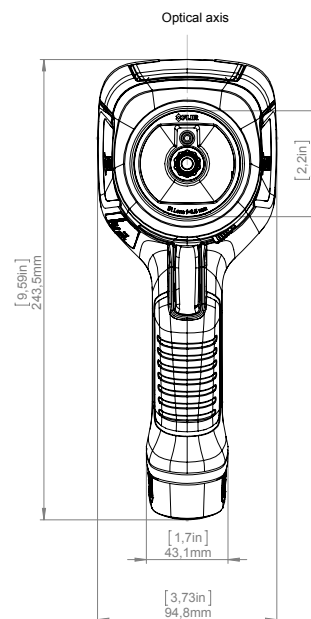

Camera with built-in IR lens f=6,5 mm (45°)

Modified 2013-03-25	Check CAHA	Drawn by R&D Thermography	
Denomination			
Basic dimensions FLIR Ex			Drawing No. T127831 Size A

Charger and Power pack

Modified 2013-03-25	Check CAHA	Drawn by R&D Thermography	
Denomination			
Basic dimensions FLIR Ex			Size A3 Scale 1:2 Drawing No. T127831
			Sheet 2(2) Size A