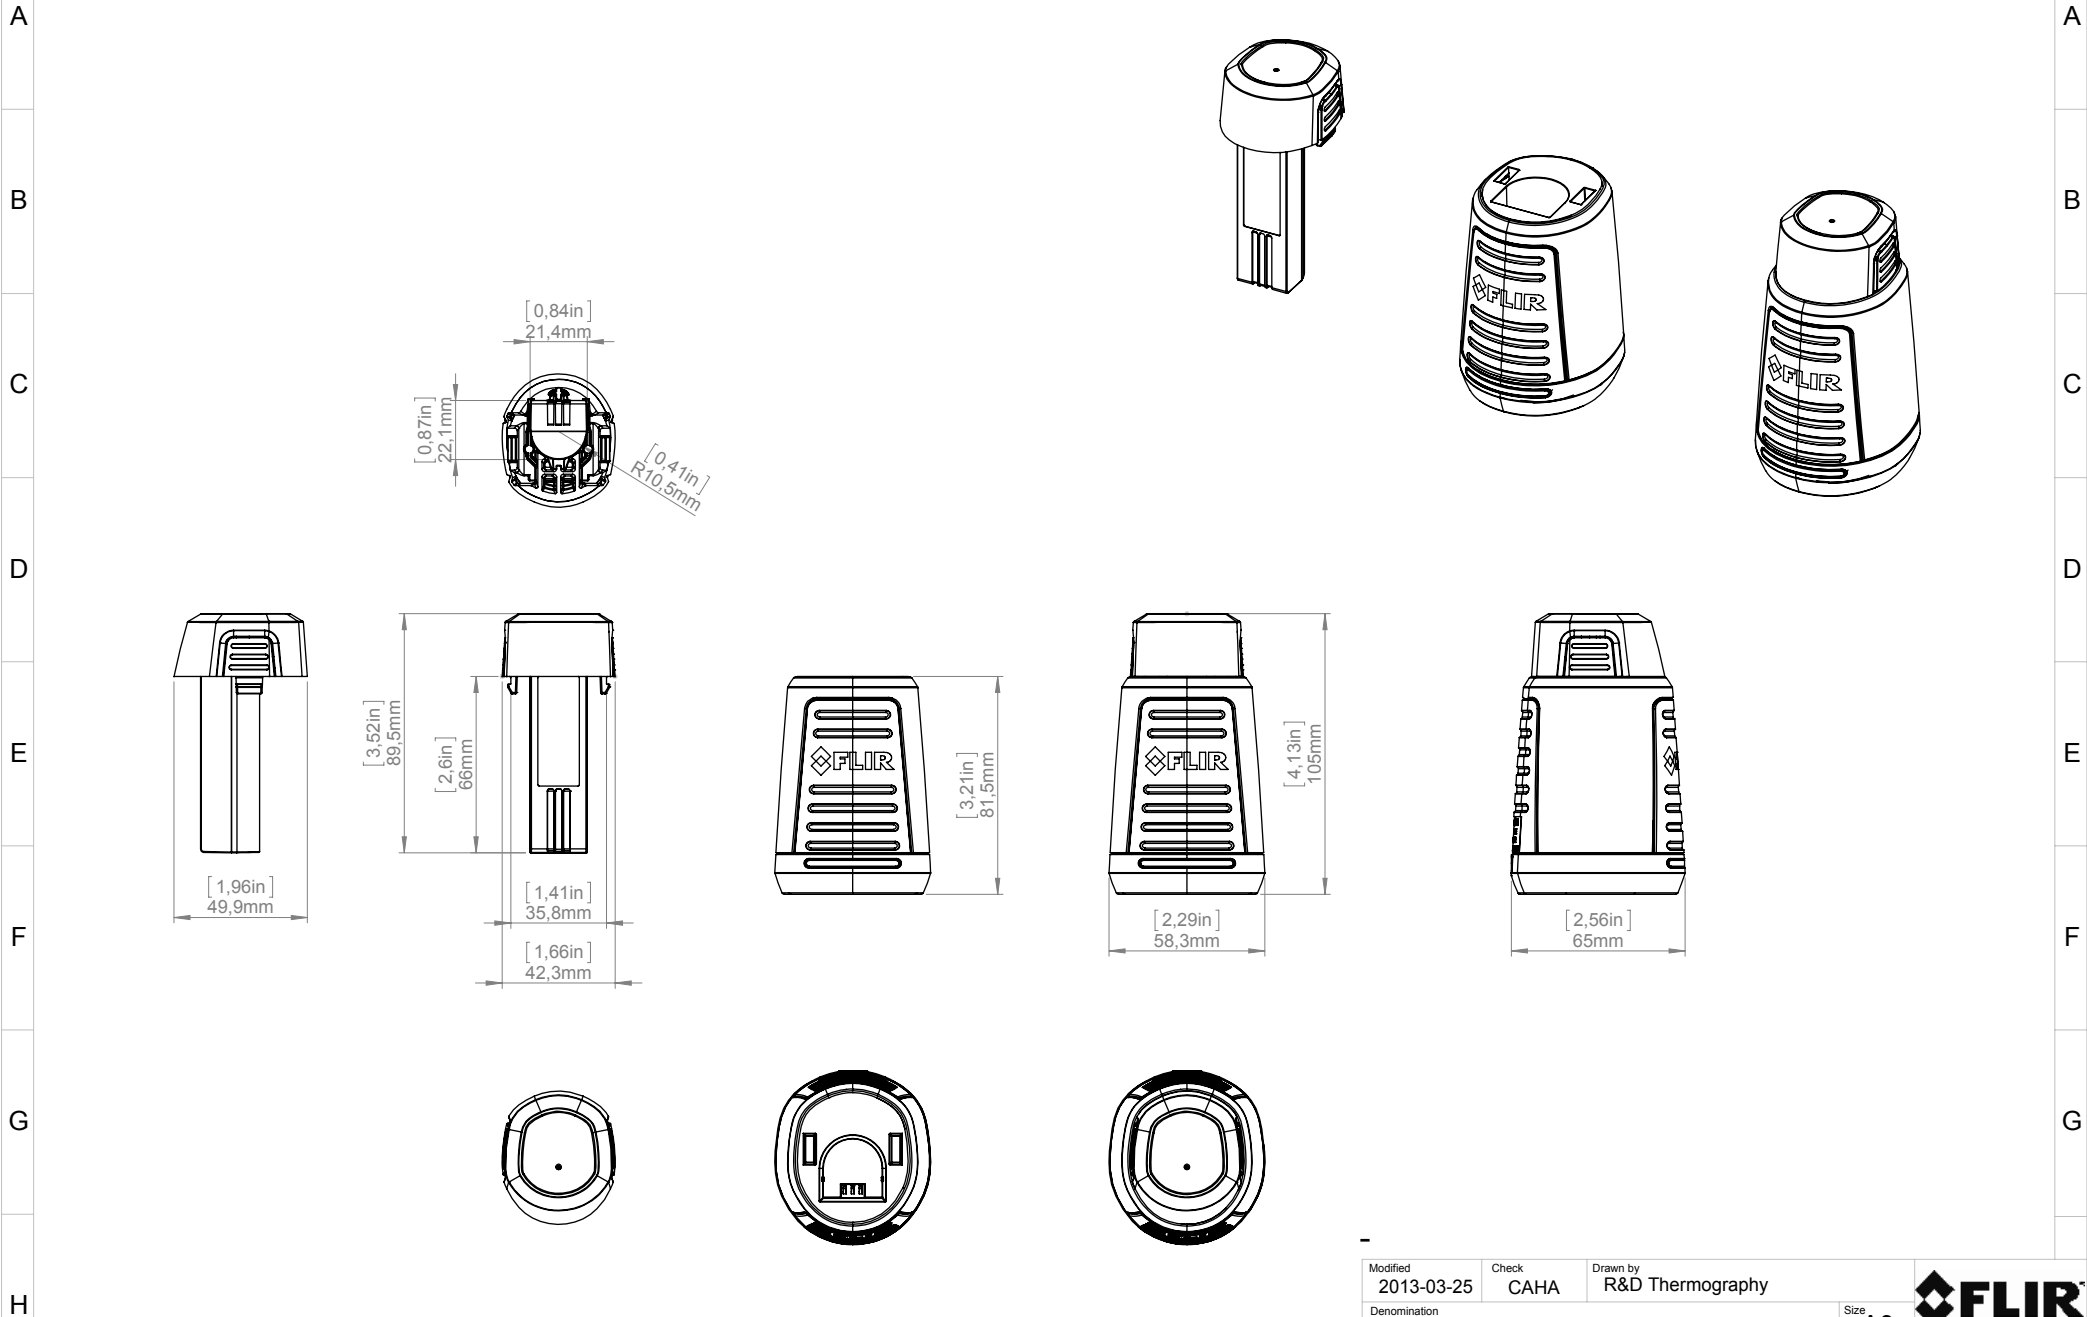

Camera with built-in IR lens f=6,5 mm (45°)

Modified 2013-03-25	Check CAHA	Drawn by R&D Thermography	
Denomination			
Basic dimensions FLIR Ex			Drawing No. T127831 Size A

Charger and Power pack

Modified 2013-03-25	Check CAHA	Drawn by R&D Thermography	
Denomination			
Basic dimensions FLIR Ex			Size A3 Scale 1:2 Drawing No. T127831
			Sheet 2(2) Size A