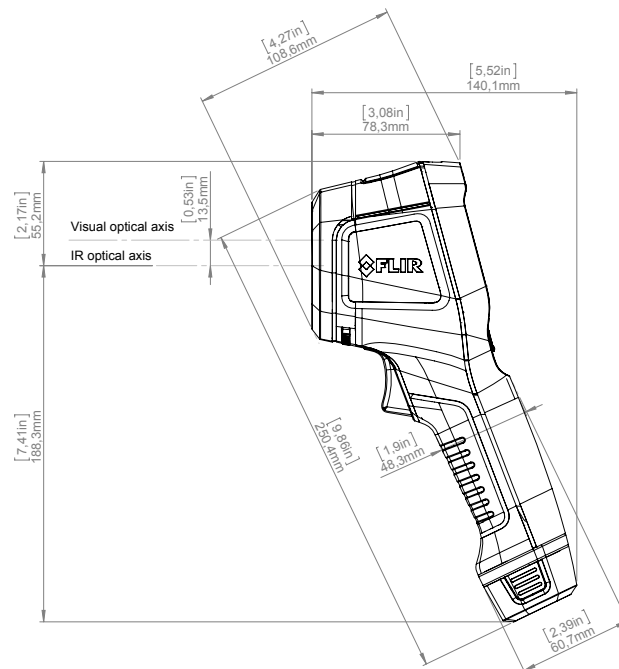

Camera with built-in IR lens f=6,5 mm (45°)

Modified 2013-03-25	Check CAHA	Drawn by R&D Thermography	
Denomination			
Basic dimensions FLIR Ex			Drawing No. T127831 Size A

Charger and Power pack

Modified 2013-03-25	Check CAHA	Drawn by R&D Thermography	
Denomination			
Basic dimensions FLIR Ex			Size A3 Scale 1:2 Drawing No. T127831
			Sheet 2(2) Size A